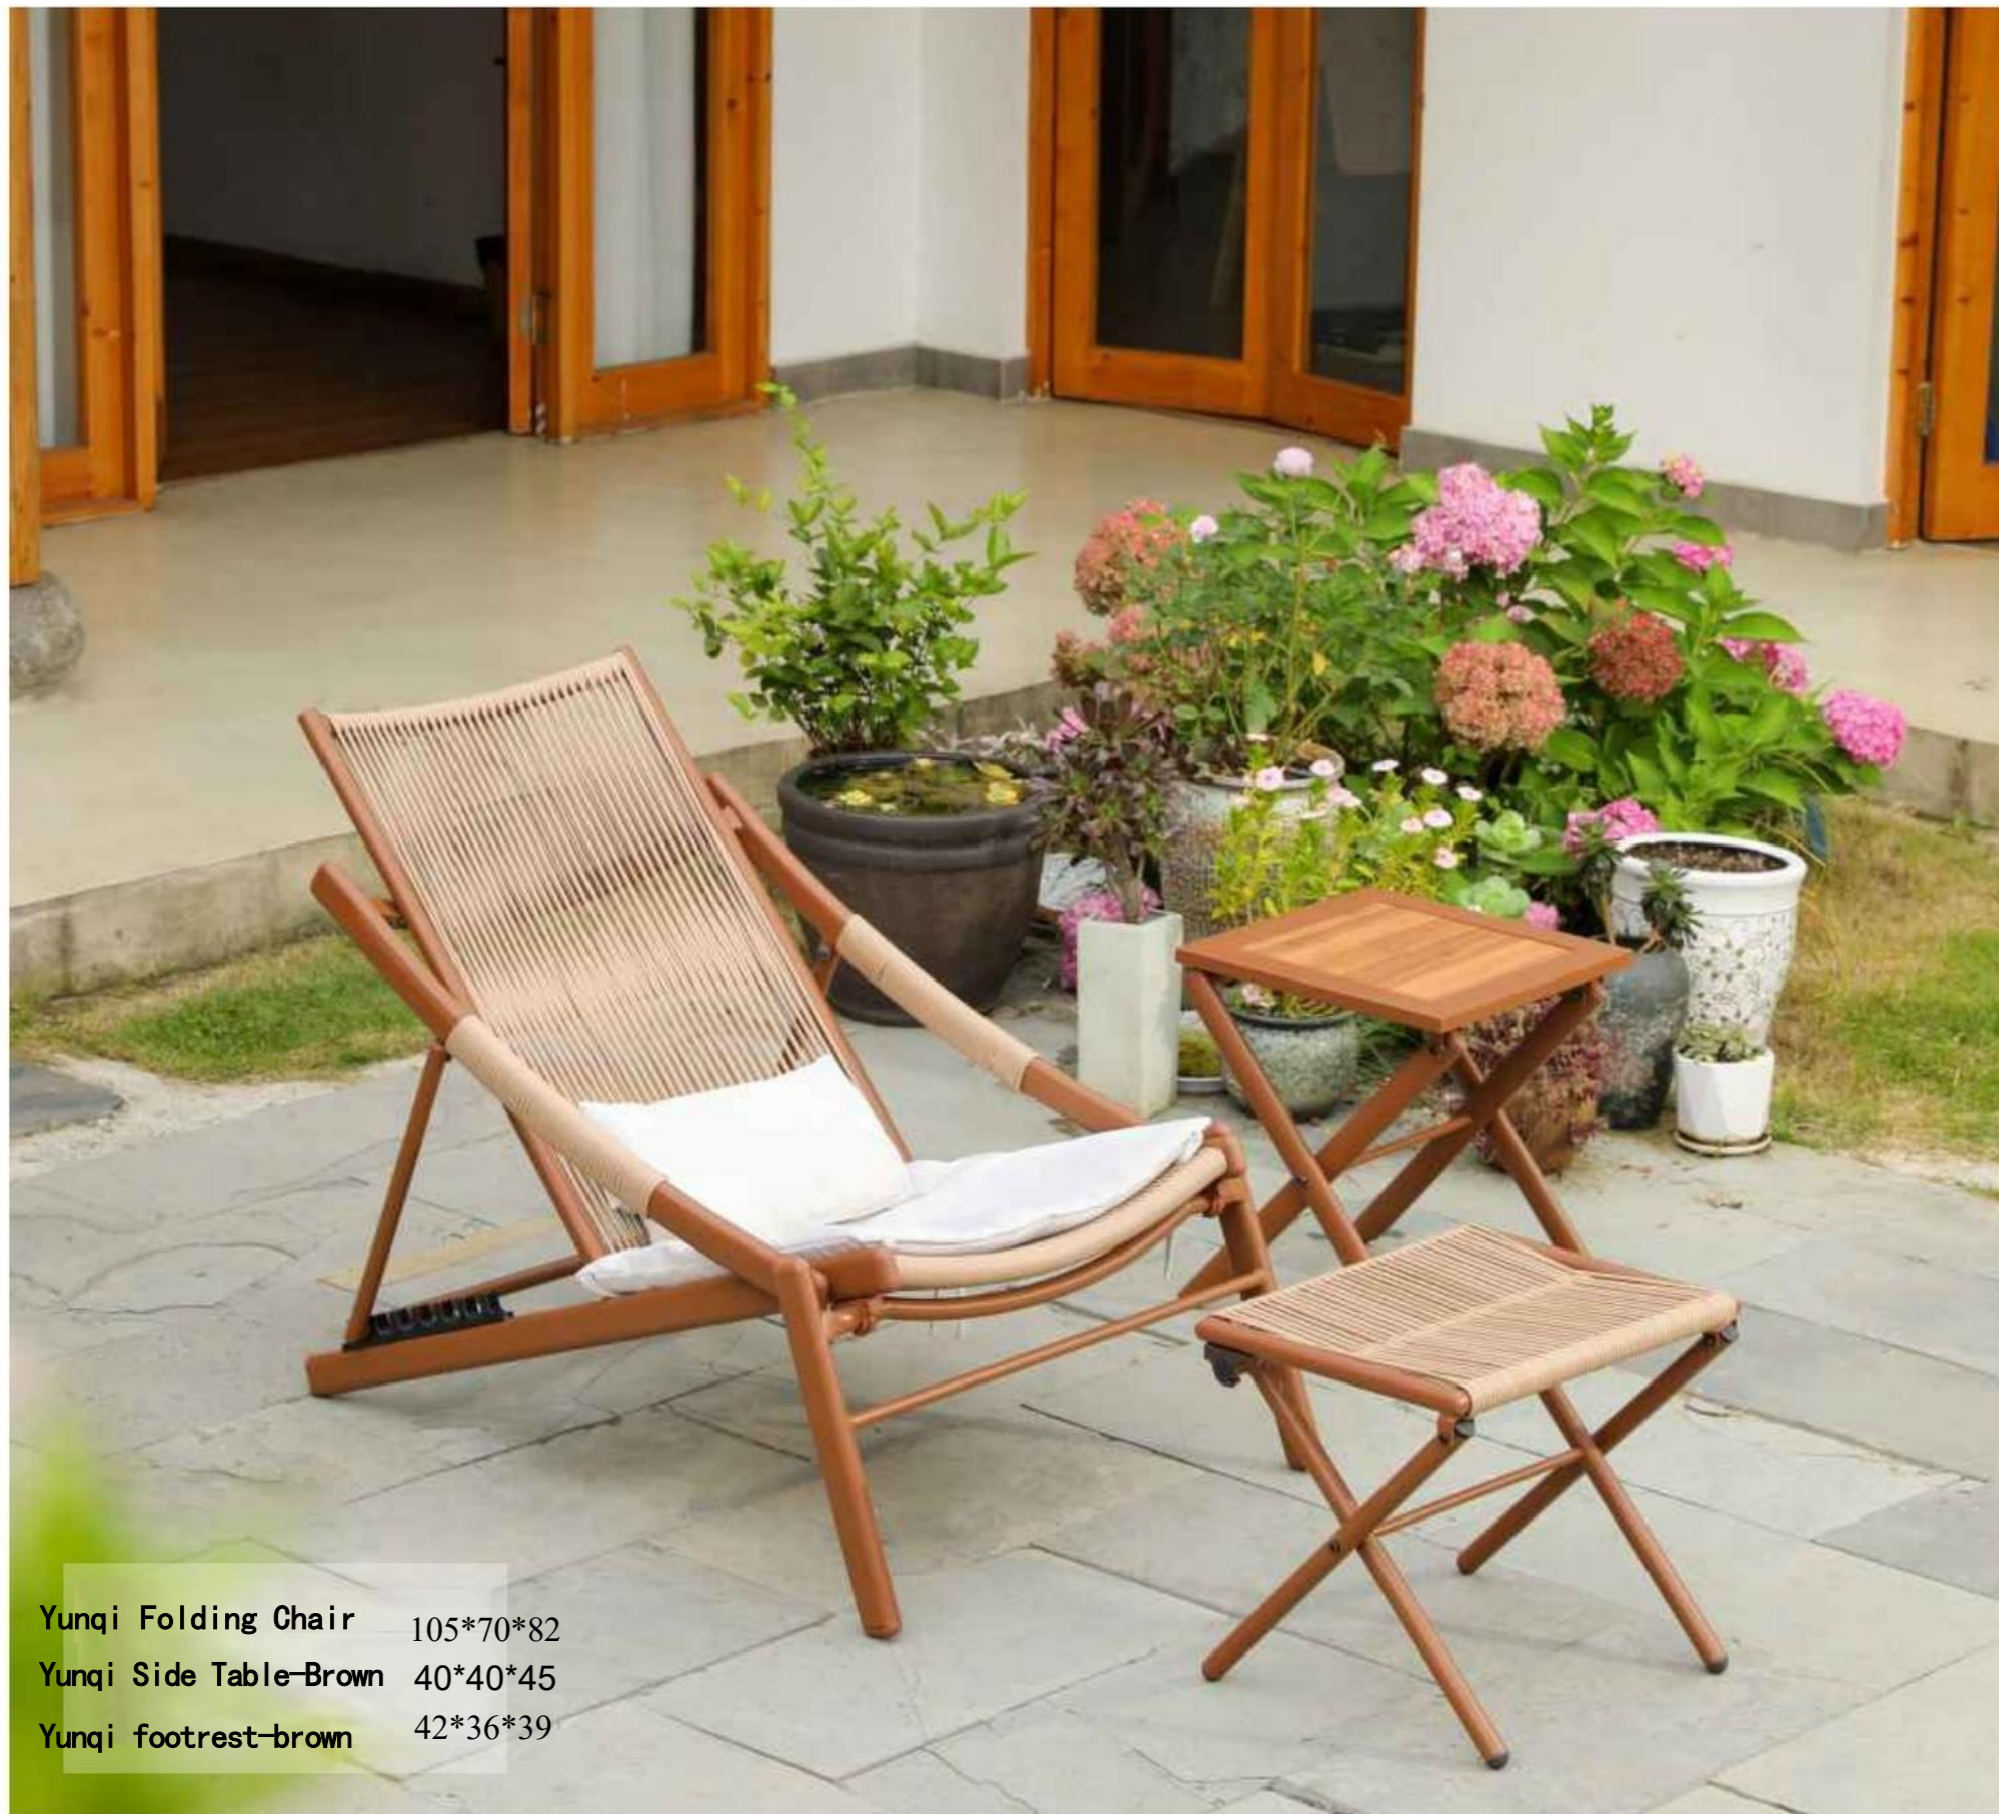

Yunqi Folding Chair 105*70*82
Yunqi Side Table-Brown 40*40*45
Yunqi footrest-brown 42*36*39